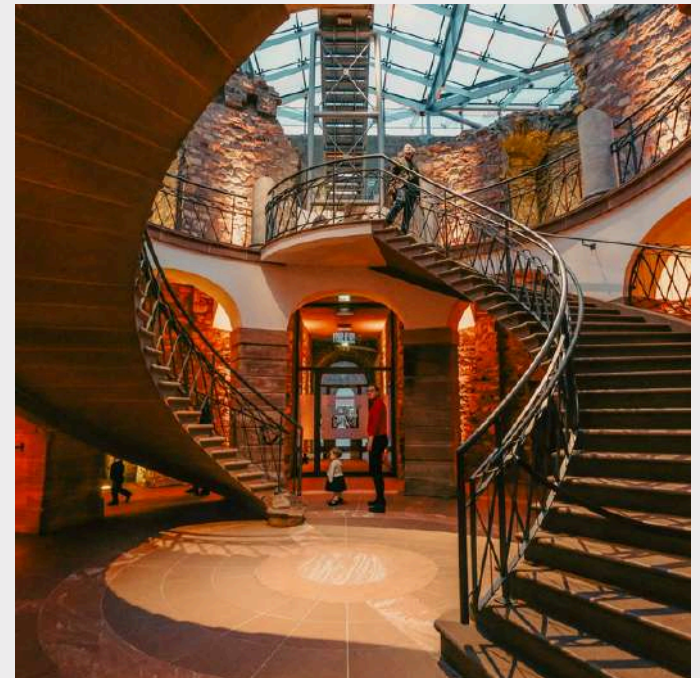

EXCLUSIVE ATMOSPHERE

WITH PLENTY OF SCOPE FOR CREATIVE DESIGN

Ground floor and upper floor provide a total of 660m² of space for events with up to 600 persons. The ground floor with 280m² of event space is particularly suitable as a lounge and party area or for receptions for your guests.

Up to 300 banquet guests can be accommodated on some 380m² of event space on the upper floor.