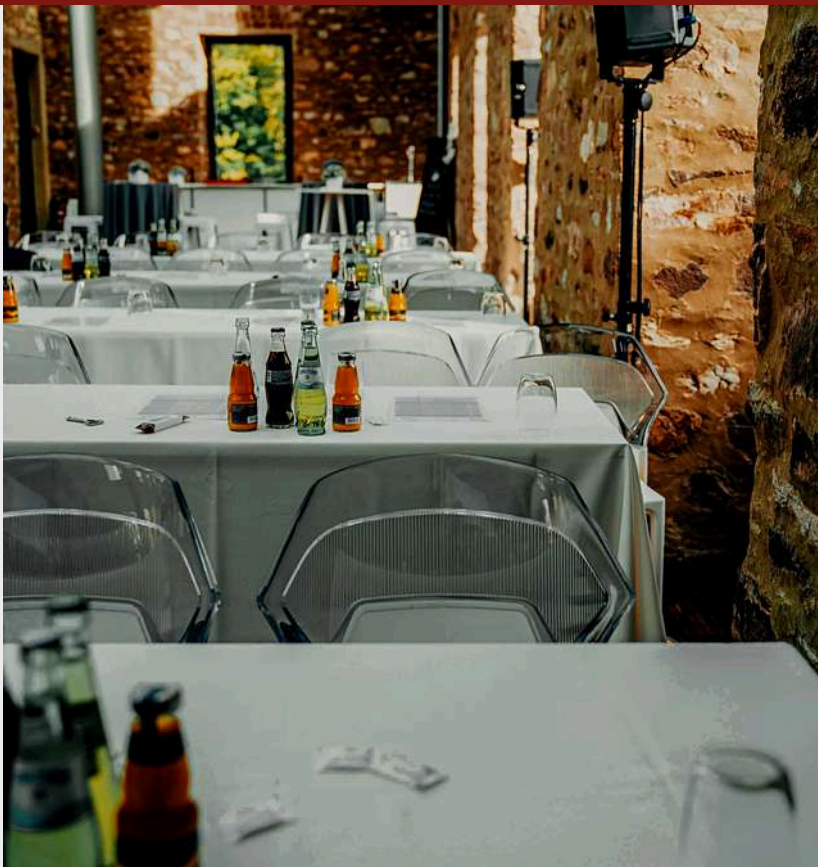

You are not bound to exclusive service providers at Jagdschloss Platte as a matter of principle. Please contact us for alternative recommendations or for bringing your desired service partner.

OUR EVENT DECORATORS

[blickfang] Event Design GmbH

Tel. : +49 6131 / 333140

E-Mail: info@blickfang-eventdesign.de

Internet: www.blickfang-eventdesign.de

Flairville – kreative Dekorationen

Tel.: +49 176 / 725 41 697

E-Mail: nadine@flairville.de

Internet: www.flairville.de