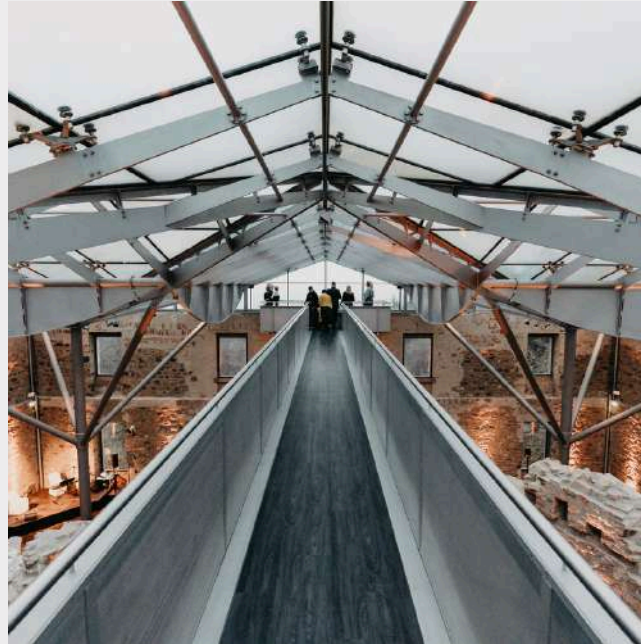

SETTING FOR THE SOCIAL SCENE

SINCE 1826

The afforested hills above Wiesbaden with their unobstructed view of the Rhine Valley were already the royal hunting ground and preferred abode of sovereigns and rulers as far back as the 18th century. Jagdschloss Platte was built on behalf of Duke Willhelm of Nassau in the 19th century. The magnitude of the hunting ground and stately architecture soon meant the castle was the setting for the social scene.

HISTORIC CASTLE RUIN

WITH MODERN INTERPRETATION

The building was completely destroyed during an air raid at the end of the Second World War. It was restored and modernized in compliance with the preservation of historic buildings and monuments. The historic character of the ruin was preserved and enhanced with new, modern elements such as a glass roof and a viewing platform with a view stretching up to 85 km away.