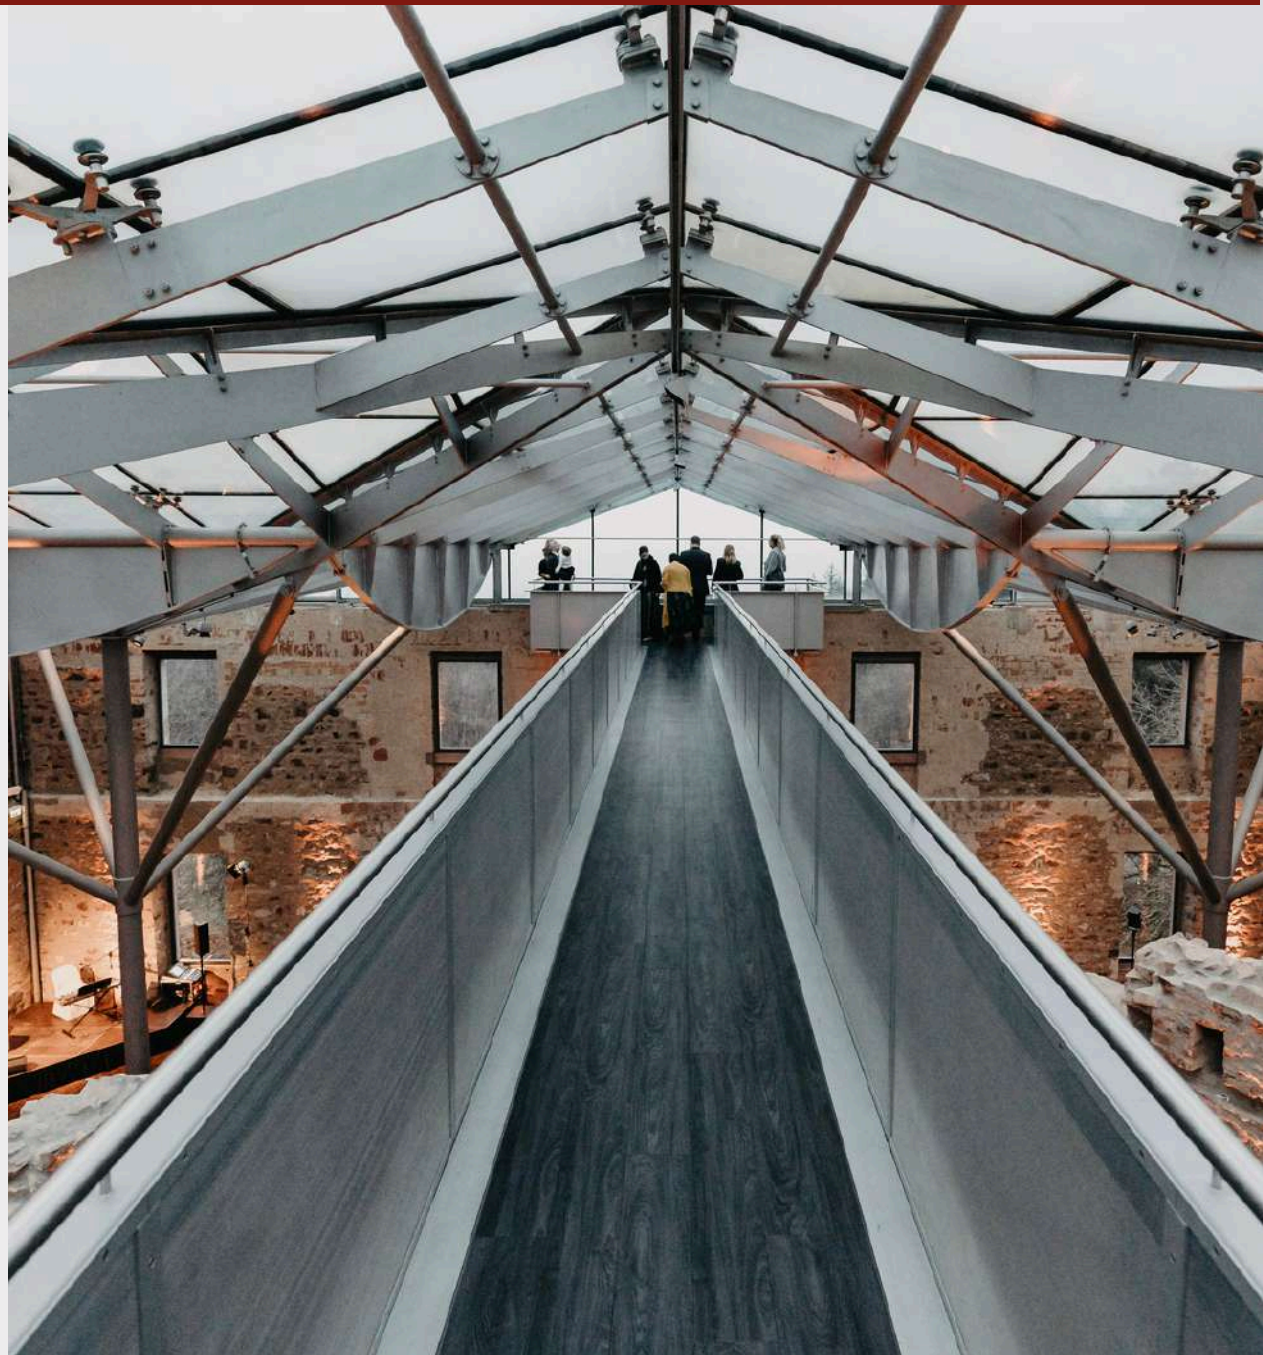

GLASS ROOF

WITH A VIEWING PLATFORM

Part of the special appeal of the upper floor is the visual opening of the room with a glass roof as well as the view of the densely forested surroundings from the large windows and viewing platform.