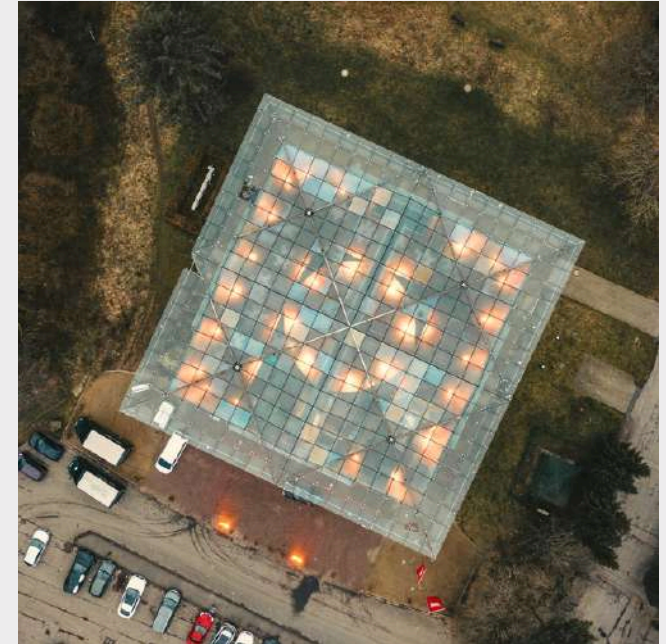

Just ten minutes by car from Wiesbaden city centre, Jagdschloss Platte is located on the B417 road in the direction of Limburg/Taunusstein. The Platter Straße heading out of town joins the B417 directly after the "Wiesbaden" exit sign. The B417 leads directly to Jagdschloss Platte after approx. three kilometres. There is a sign on the right at the top of the hill, just before the exit. Sufficient parking spaces (free) are signposted in front of Jagdschloss Platte.

Arriving by public transport

The 270 and 271 buses depart hourly every day.

EVENT LOCATION IN THE GREENERY

ABOVE THE ROOFTOPS OF WIESBADEN

On the Taunus hillside called "Platte" lies the Jagdschloss Platte, one of the most beautiful historic locations in the region. The Platte, the 500-metre-high peak of the Wiesbaden Hochtaunus area is the ideal location for those seeking relaxation, hikers, cyclists and for tobogganists and skiers in winter. The city centre of the Hessian capital is just a few minutes away by car. Up to 400 free parking spaces are available to the public.

SETTING FOR THE SOCIAL SCENE

SINCE 1826

The afforested hills above Wiesbaden with their unobstructed view of the Rhine Valley were already the royal hunting ground and preferred abode of sovereigns and rulers as far back as the 18th century. Jagdschloss Platte was built on behalf of Duke Willhelm of Nassau in the 19th century. The magnitude of the hunting ground and stately architecture soon meant the castle was the setting for the social scene.

HISTORIC CASTLE RUIN

WITH MODERN INTERPRETATION

The building was completely destroyed during an air raid at the end of the Second World War. It was restored and modernized in compliance with the preservation of historic buildings and monuments. The historic character of the ruin was preserved and enhanced with new, modern elements such as a glass roof and a viewing platform with a view stretching up to 85 km away.