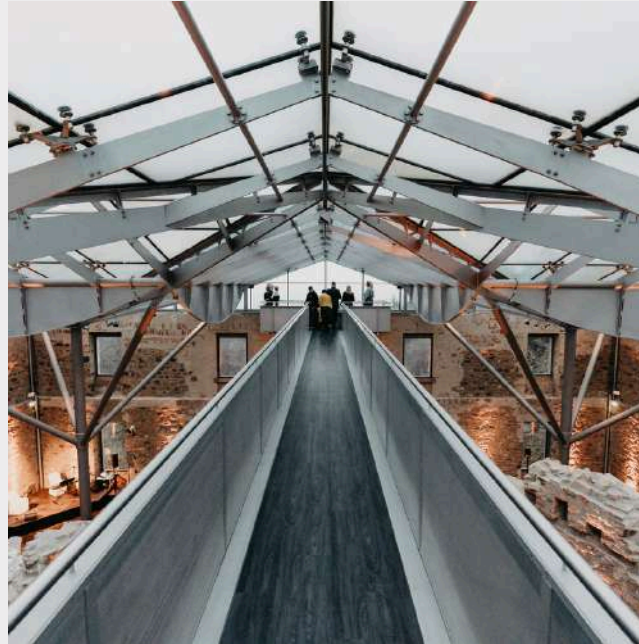

# SETTING FOR THE SOCIAL SCENE

SINCE 1826

The afforested hills above Wiesbaden with their unobstructed view of the Rhine Valley were already the royal hunting ground and preferred abode of sovereigns and rulers as far back as the 18th century. Jagdschloss Platte was built on behalf of Duke Willhelm of Nassau in the 19th century. The magnitude of the hunting ground and stately architecture soon meant the castle was the setting for the social scene.

# HISTORIC CASTLE RUIN

WITH MODERN INTERPRETATION

The building was completely destroyed during an air raid at the end of the Second World War. It was restored and modernized in compliance with the preservation of historic buildings and monuments. The historic character of the ruin was preserved and enhanced with new, modern elements such as a glass roof and a viewing platform with a view stretching up to 85 km away.