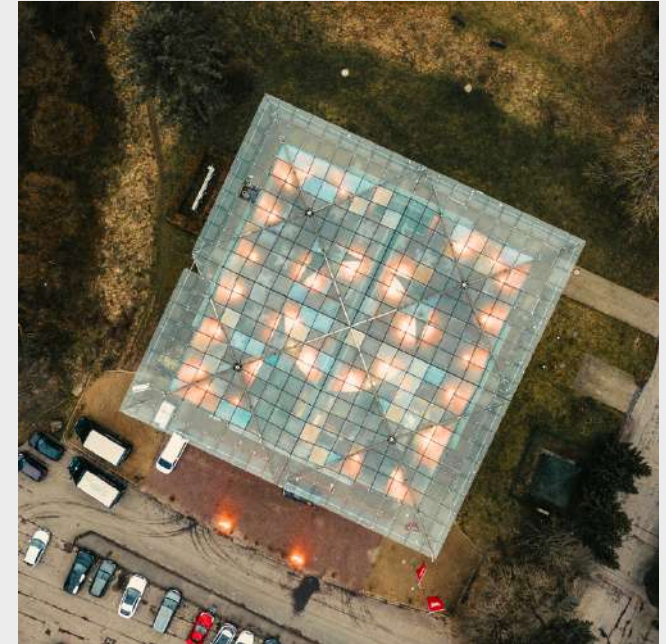

# EVENT LOCATION IN THE GREENERY

ABOVE THE ROOFTOPS OF WIESBADEN

On the Taunus hillside called "Platte" lies the Jagdschloss Platte, one of the most beautiful historic locations in the region. The Platte, the 500-metre-high peak of the Wiesbaden Hochtaunus area is the ideal location for those seeking relaxation, hikers, cyclists and for tobogganists and skiers in winter. The city centre of the Hessian capital is just a few minutes away by car. Up to 400 free parking spaces are available to the public.

# SETTING FOR THE SOCIAL SCENE

SINCE 1826

The afforested hills above Wiesbaden with their unobstructed view of the Rhine Valley were already the royal hunting ground and preferred abode of sovereigns and rulers as far back as the 18th century. Jagdschloss Platte was built on behalf of Duke Willhelm of Nassau in the 19th century. The magnitude of the hunting ground and stately architecture soon meant the castle was the setting for the social scene.

# HISTORIC CASTLE RUIN

WITH MODERN INTERPRETATION

The building was completely destroyed during an air raid at the end of the Second World War. It was restored and modernized in compliance with the preservation of historic buildings and monuments. The historic character of the ruin was preserved and enhanced with new, modern elements such as a glass roof and a viewing platform with a view stretching up to 85 km away.