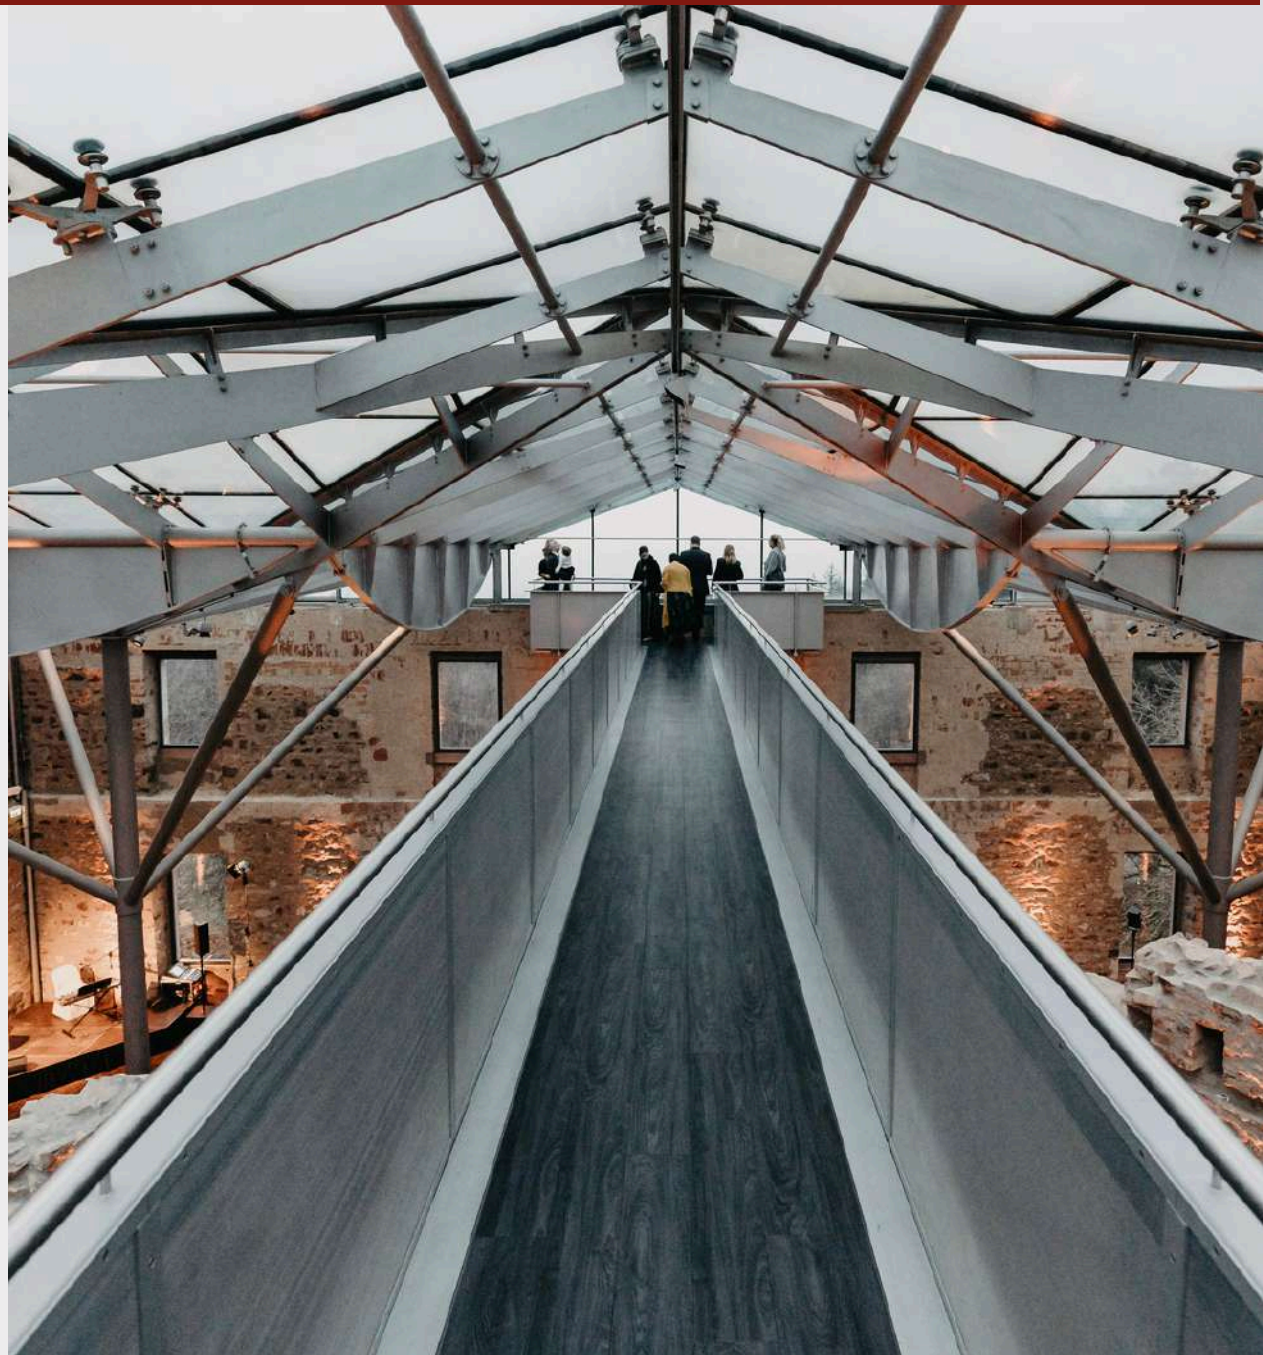

# HISTORIC CASTLE RUIN

WITH MODERN INTERPRETATION

The building was completely destroyed during an air raid at the end of the Second World War. It was restored and modernized in compliance with the preservation of historic buildings and monuments. The historic character of the ruin was preserved and enhanced with new, modern elements such as a glass roof and a viewing platform with a view stretching up to 85 km away.

# GLASS ROOF

WITH A VIEWING PLATFORM

Part of the special appeal of the upper floor is the visual opening of the room with a glass roof as well as the view of the densely forested surroundings from the large windows and viewing platform.